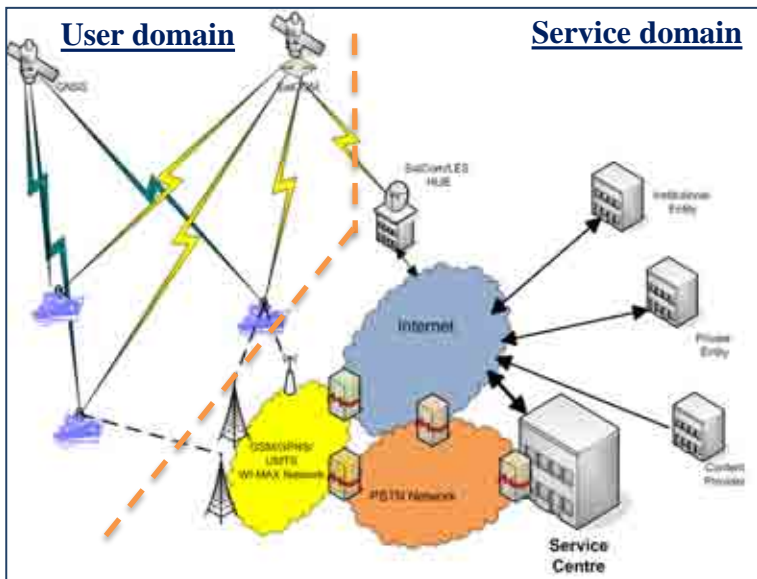

Artes20 IAP programme
 [ITT: AO/1-6124/09/NL/US (Issue 2.0)]

Easy And Safe Yachting

EASY is a unique, value adding, exclusive and trusted reference point providing an integrated set of always on nautical services and addressed to make more safe and attractive navigation for end users who are asking for more simplicity, comfort and peace of mind the life at sea.

- **ONE** onboard device shall allow end-users to access the EASY services
- **EASY** Service Centre shall provide the integrated service interacting also with external providers:
 - Content providers
 - Private Service Providers
 - Institutional Service Provides

The value of the Integration

- **ONE** Access (simple and always on)
- **ONE** Provider (single point of contact)
- **MANY** Services/Applications